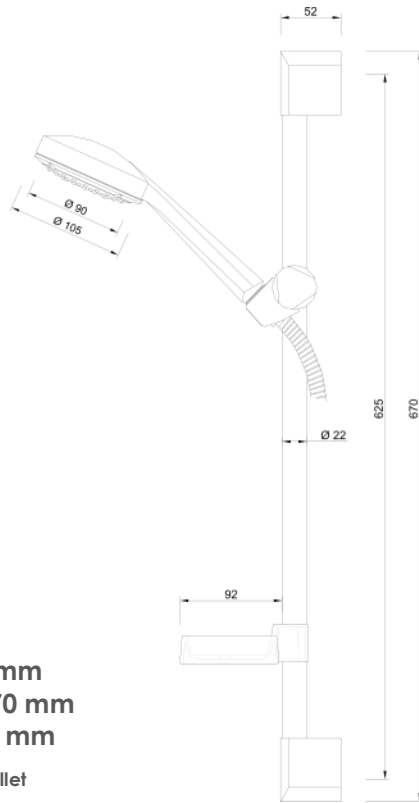

**3201 00 0000**  
handshower set DOLPHIN

3 function shower head  
diameter hand shower: 90 mm  
length of shower hose: 1.500 mm

25 pcs per packing unit / 300 pcs per pallet

**3202 00 0000**  
handshower DOLPHIN

3 function shower head  
diameter hand shower: 90 mm

45 pcs per packing unit / 540 pcs per pallet

**KISTENMACHER**

# shower marlin

**3700 00 0000**  
shower set MARLIN

3 function shower head  
diameter hand shower: 105 mm  
total length of shower rail: 670 mm  
length of shower hose: 1.500 mm

15 pcs per packing unit / 180 pcs per pallet

**3701 00 0000**  
handshower set MARLIN

3 function shower head  
diameter hand shower: 105 mm  
length of shower hose: 1.500 mm

25 pcs per packing unit / 300 pcs per pallet

**3702 00 0000**  
handshower MARLIN