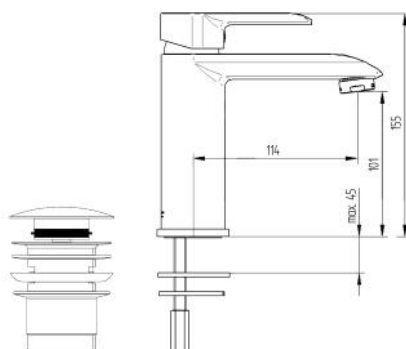

700001.01
basin mixer with waste
20 pcs per packing unit