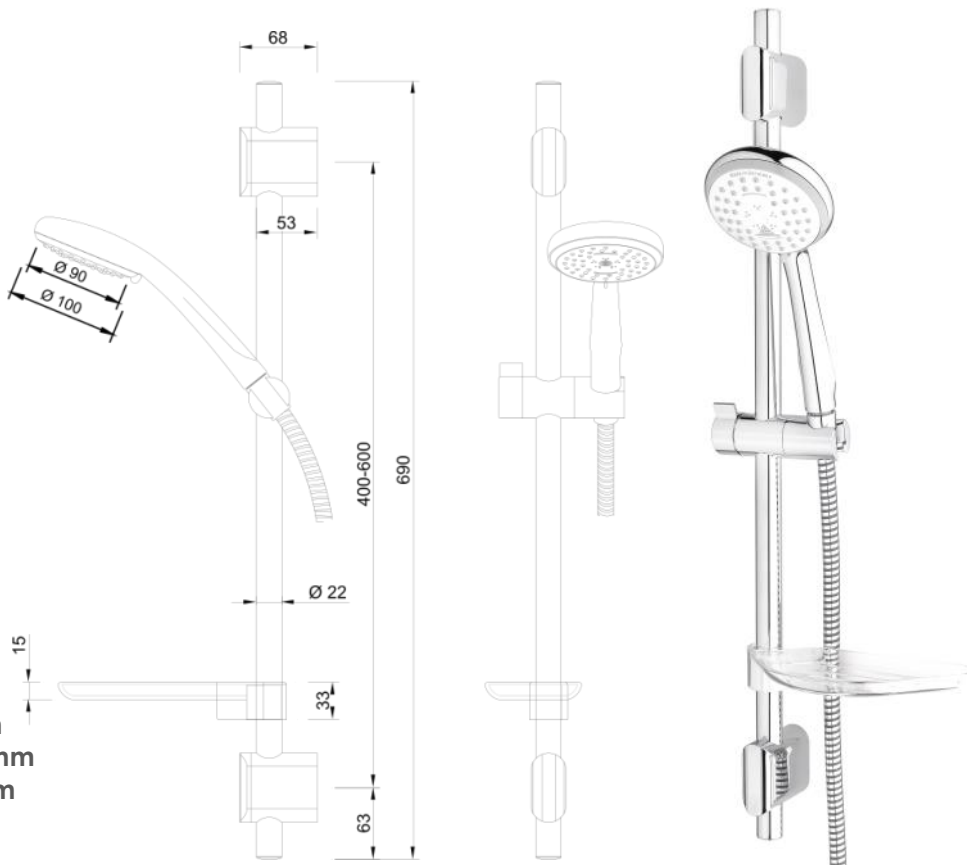

**KISTENMACHER**

**4003 00 0180**  
shower tower BELUGA

**3 function shower head**  
**3 function rain shower**  
diameter head shower: 180 mm  
diameter hand shower: 100 mm  
total height: 1.100 mm  
length of shower hose: 1.750 mm

# shower beluga

**4000 00 0000**  
shower set BELUGA

3 function shower head  
diameter hand shower: 100 mm  
total length of shower rail: 690 mm  
length of shower hose: 1.500 mm

15 pcs per packing unit / 180 pcs per pallet

**4001 00 0000**  
handshower set BELUGA

3 function shower head  
diameter hand shower: 100 mm  
length of shower hose: 1.500 mm

25 pcs per packing unit / 300 pcs per pallet

**4002 00 0000**  
handshower BELUGA