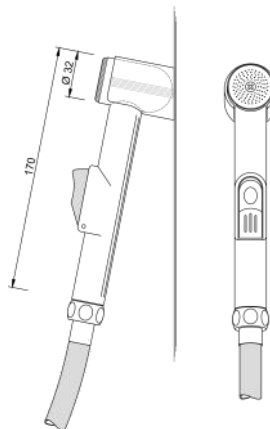

1 3291 517
shattaf set CLASSIC, 100 cm
including 100 cm chrome plated flexible hose
25 pcs per packing unit / 500 pcs per pallet