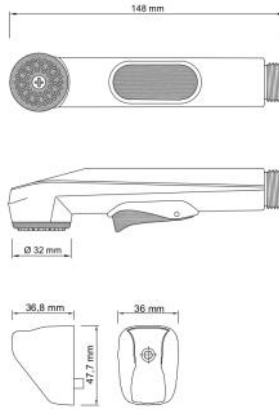

white shattaf
noblesse

1 3250 502
shattaf NOBLESSE,
handle and wallholder
100 pcs per packing unit / 2500 pcs per pallet