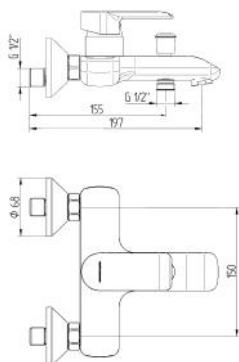

700002
bath mixer
20 pcs per packing unit