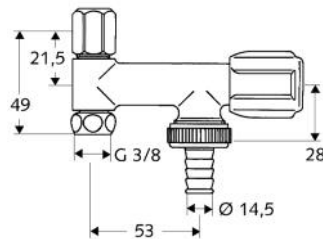

03 374 0699
retrofitting appliance valve