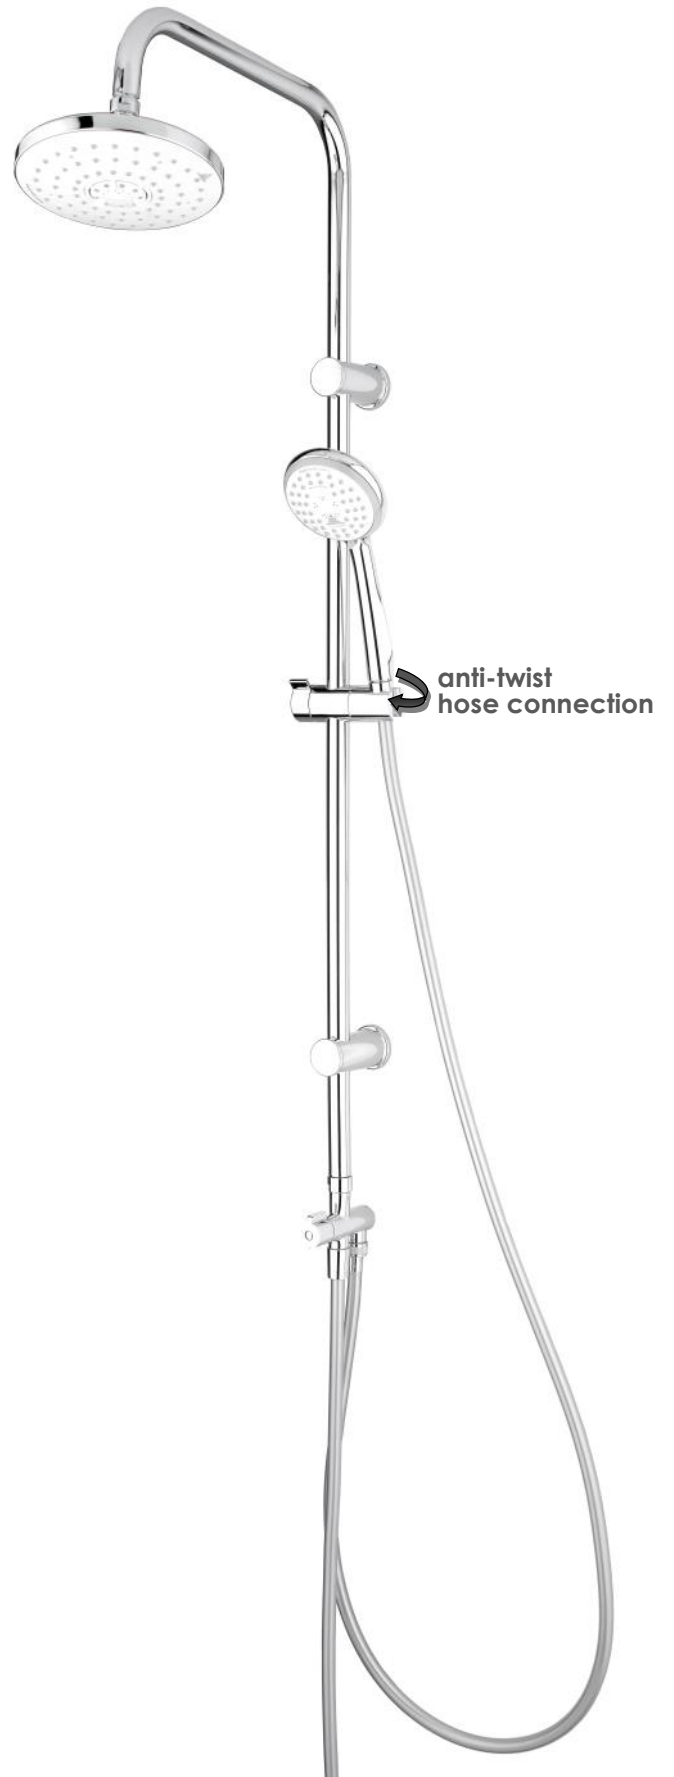

4003 00 0180
shower tower BELUGA

3 function shower head
3 function rain shower
diameter head shower: 180 mm
diameter hand shower: 100 mm
total height: 1.100 mm
length of shower hose: 1.750 mm

1 pc per box/20 pcs per pallet

KISTENMACHER