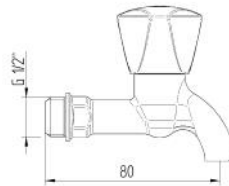

5610 G0 0000
short bibcock 1/2" upperpart
50 pcs per packing unit