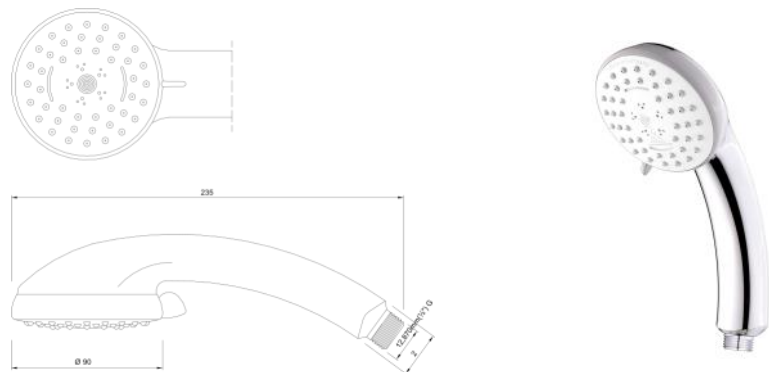

# shower dolphin

**3200 00 0000**  
shower set DOLPHIN

3 function shower head  
diameter hand shower: 90 mm  
total length of shower rail: 640 mm  
length of shower hose: 1.500 mm

15 pcs per packing unit / 180 pcs per pallet

**3201 00 0000**  
handshower set DOLPHIN

3 function shower head  
diameter hand shower: 90 mm  
length of shower hose: 1.500 mm

25 pcs per packing unit / 300 pcs per pallet

**3202 00 0000**  
handshower DOLPHIN