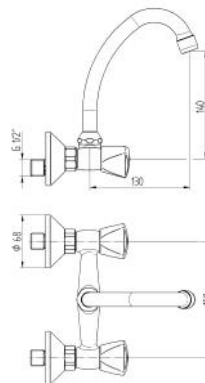

5560 G0 H130
sink mixer
25 pcs per packing unit