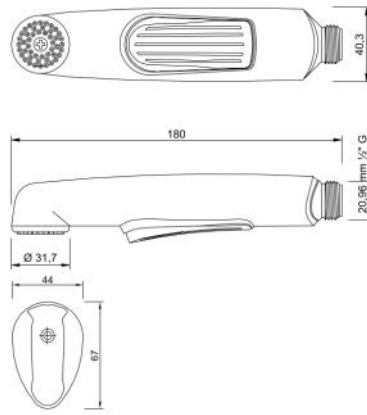

white
de shattaf
de luxe

2 3272 502
shattaf DELUXE
handle and wallholder
100 pcs per packing unit / 2500 pcs per pallet