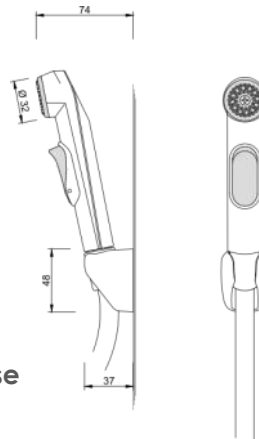

1 3251 502
shattaf set NOBLESSE, 100 cm
including 100 cm chrome plated flexible hose
25 pcs per packing unit / 500 pcs per pallet