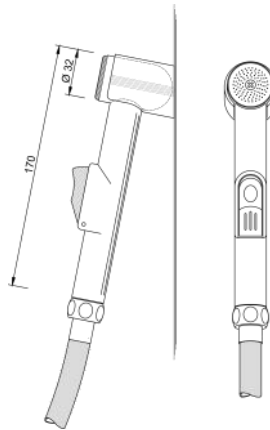

1 3291 502
shattaf set CLASSIC, 100 cm
including 100 cm chrome plated flexible hose
25 pcs per packing unit / 500 pcs per pallet