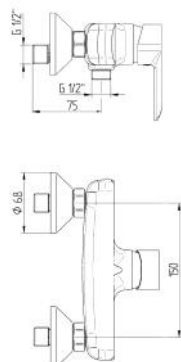

700003
shower mixer
20 pcs per packing unit