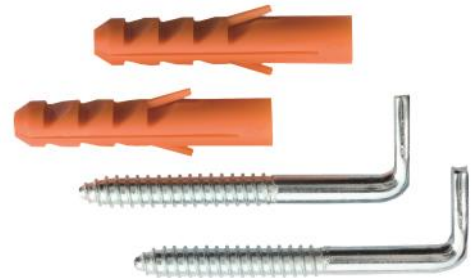

5771 00 0000
fixing set for water boiler
100 pcs per packing unit