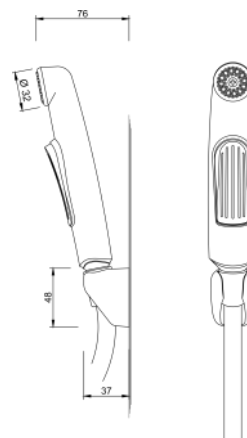

2 3265 502
shattaf set DELUXE, PVC
including 120 cm reinforced PVC hose
20 pcs per packing unit / 500 pcs per pallet