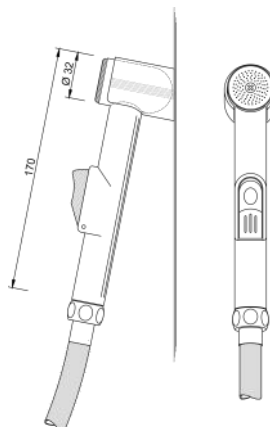

1 3295 502
shattaf set CLASSIC, PVC
including 120 cm reinforced PVC hose
25 pcs per packing unit / 500 pcs per pallet