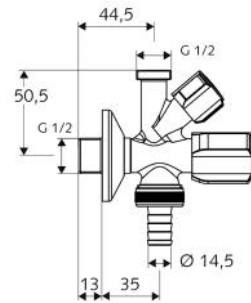

**05 431 0699**

**1/2" x 1/2" angle valve, with filter**

**05 430 0699**

**1/2" x 3/8" angle valve, with filter**

 **SCHELL**

**03 570 0699**  
 1/2" x 1/2" combination angle valve

**03 569 0699**  
 1/2" x 3/4" combination angle valve