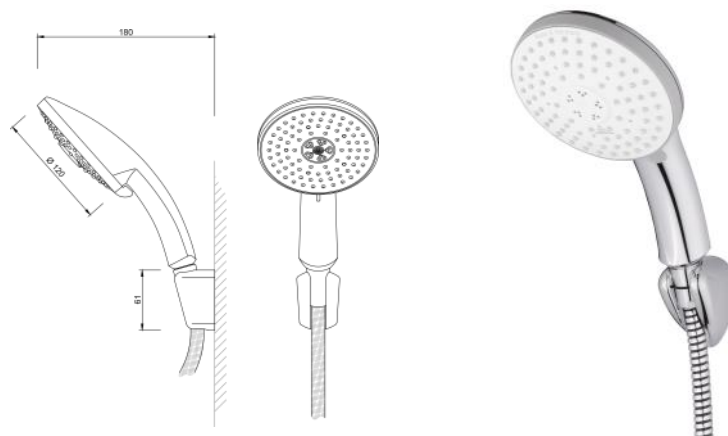

**4001 00 0000**  
handshower set BELUGA

3 function shower head  
diameter hand shower: 100 mm  
length of shower hose: 1.500 mm

25 pcs per packing unit / 300 pcs per pallet

**4002 00 0000**  
handshower BELUGA

3 function shower head  
diameter hand shower: 100 mm

45 pcs per packing unit / 540 pcs per pallet

**KISTENMACHER**

# shower manta

**3400 00 0000**  
shower set MANTA

3 function shower head  
diameter hand shower: 120 mm  
total length of shower rail: 690 mm  
length of shower hose: 1.500 mm

15 pcs per packing unit / 180 pcs per pallet