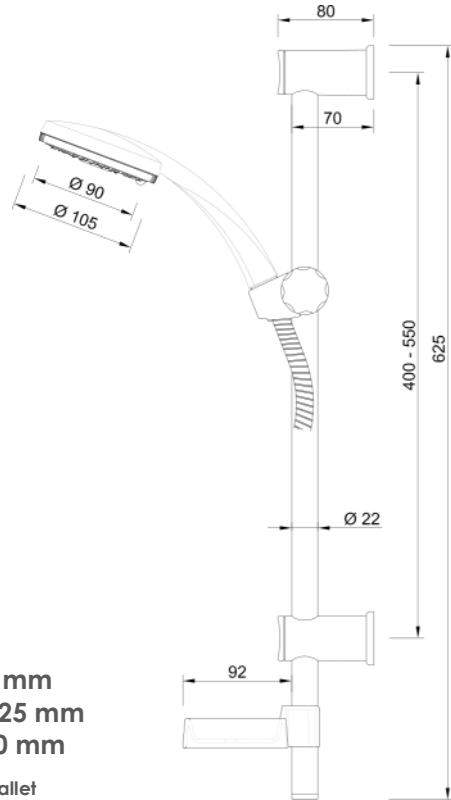

**4001 00 0000**  
handshower set BELUGA

3 function shower head  
diameter hand shower: 100 mm  
length of shower hose: 1.500 mm

25 pcs per packing unit / 300 pcs per pallet

**4002 00 0000**  
handshower BELUGA

# shower marlin

**3700 00 0000**  
shower set MARLIN

3 function shower head  
diameter hand shower: 105 mm  
total length of shower rail: 670 mm  
length of shower hose: 1.500 mm

15 pcs per packing unit / 180 pcs per pallet

**3701 00 0000**  
handshower set MARLIN

3 function shower head  
diameter hand shower: 105 mm  
length of shower hose: 1.500 mm

25 pcs per packing unit / 300 pcs per pallet

**3702 00 0000**  
handshower MARLIN

3 function shower head  
diameter hand shower: 105 mm

29 pcs per packing unit / 348 pcs per pallet

**KISTENMACHER**

shower  
orca

**3900 00 0000**  
shower set ORCA

3 function shower head  
diameter hand shower: 105 mm  
total length of shower rail: 625 mm  
length of shower hose: 1.500 mm