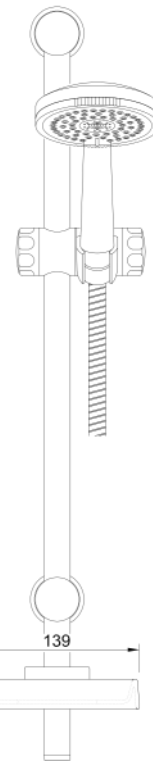

**3201 00 0000**  
handshower set DOLPHIN

3 function shower head  
diameter hand shower: 90 mm  
length of shower hose: 1.500 mm

25 pcs per packing unit / 300 pcs per pallet

**3202 00 0000**  
handshower DOLPHIN

# shower marlin

**3700 00 0000**  
shower set MARLIN

3 function shower head  
diameter hand shower: 105 mm  
total length of shower rail: 670 mm  
length of shower hose: 1.500 mm

15 pcs per packing unit / 180 pcs per pallet

**3701 00 0000**  
handshower set MARLIN

3 function shower head  
diameter hand shower: 105 mm  
length of shower hose: 1.500 mm

25 pcs per packing unit / 300 pcs per pallet

**3702 00 0000**  
handshower MARLIN

3 function shower head  
diameter hand shower: 105 mm

29 pcs per packing unit / 348 pcs per pallet

**KISTENMACHER**

shower  
orca

**3900 00 0000**  
shower set ORCA

3 function shower head  
diameter hand shower: 105 mm  
total length of shower rail: 625 mm  
length of shower hose: 1.500 mm