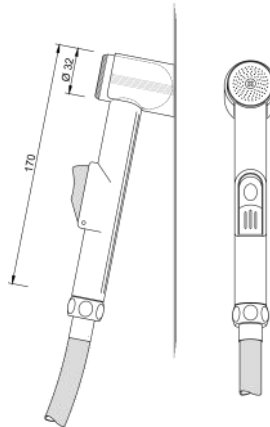

1 3292 502
shattaf set CLASSIC, 120 cm
including 120 cm chrome plated flexible hose
25 pcs per packing unit / 500 pcs per pallet