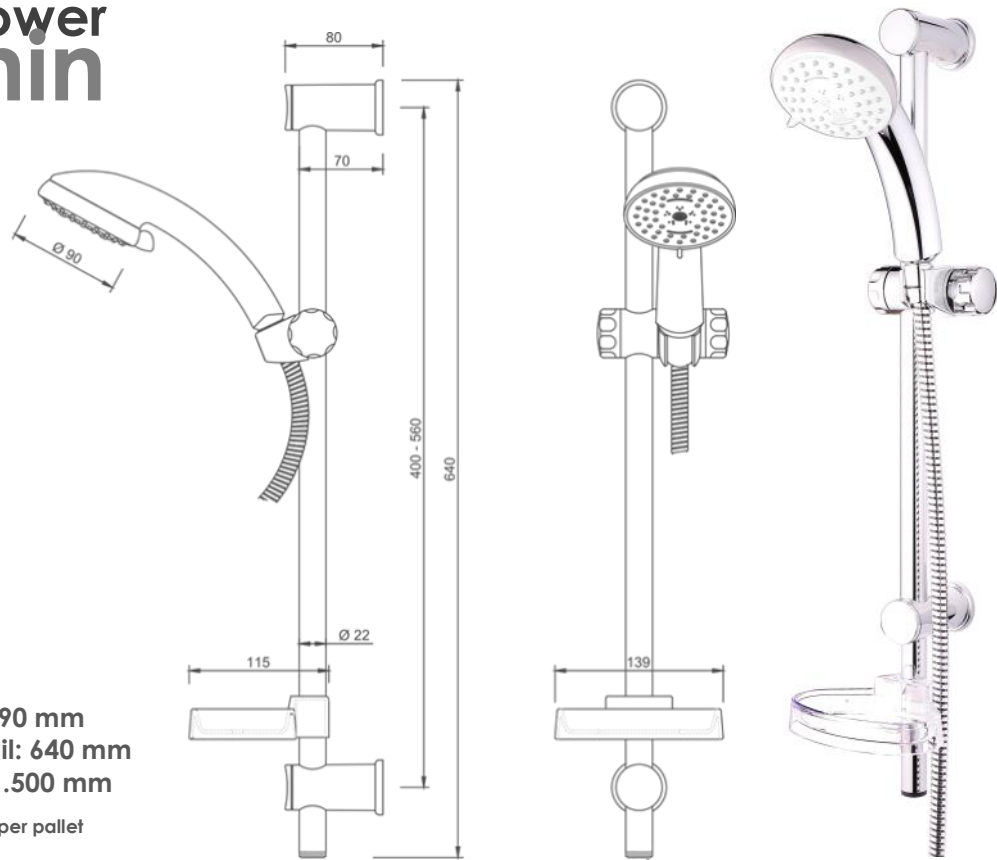

# shower manta

**3400 00 0000**  
shower set MANTA

3 function shower head  
diameter hand shower: 120 mm  
total length of shower rail: 690 mm  
length of shower hose: 1.500 mm

15 pcs per packing unit / 180 pcs per pallet

**3401 00 0000**  
handshower set MANTA

3 function shower head  
diameter hand shower: 120 mm  
length of shower hose: 1.500 mm

25 pcs per packing unit / 300 pcs per pallet

**3402 00 0000**  
handshower MANTA

# shower dolphin

**3200 00 0000**  
shower set DOLPHIN

3 function shower head  
diameter hand shower: 90 mm  
total length of shower rail: 640 mm  
length of shower hose: 1.500 mm

15 pcs per packing unit / 180 pcs per pallet