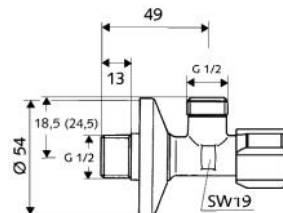

05 431 0699

1/2" x 1/2" angle valve, with filter