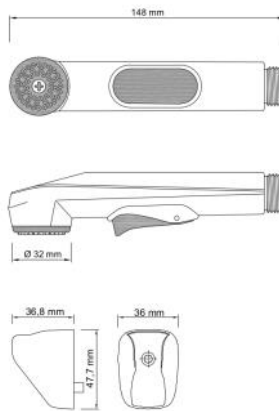

chrome shattaf
noblesse

1 3250 517
shattaf NOBLESSE
handle and wallholder
100 pcs per packing unit / 2500 pcs per pallet