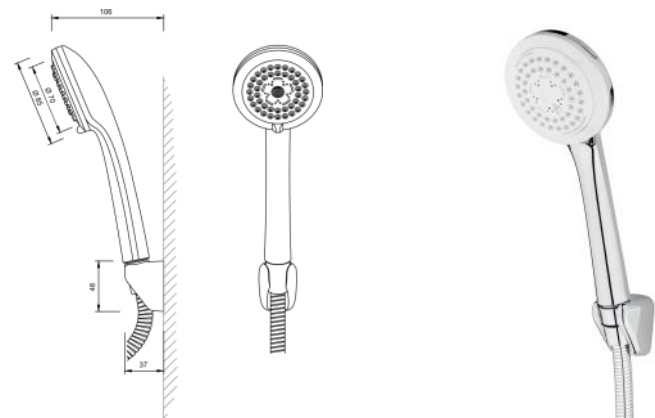

3801 00 0000
handshower set ASTRA

3 function shower head
diameter hand shower: 85 mm
length of shower hose: 1.500 mm

25 pcs per packing unit / 300 pcs per pallet