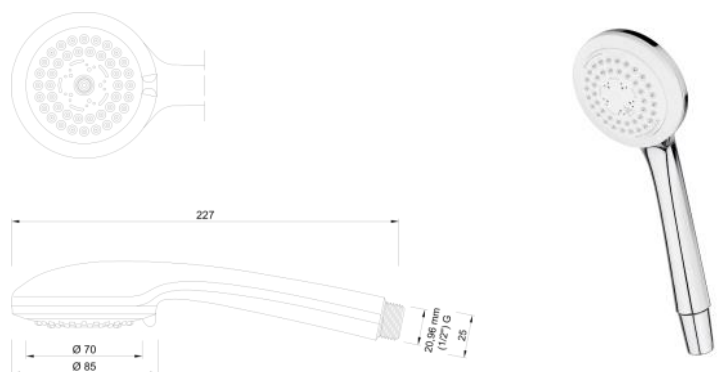

3802 00 0000
handshower ASTRA

3 function shower head
diameter hand shower: 85 mm

45 pcs per packing unit / 540 pcs per pallet