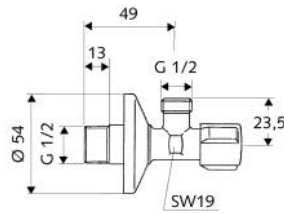

05 217 0612

1/2" x 1/2" angle valve
500 pcs per packing unit / 2.000 pcs per pallet