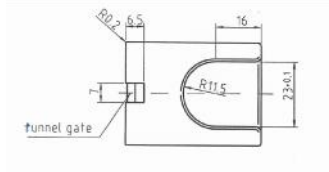

1 3290 517
shattaf CLASSIC
handle and wallholder
100 pcs per packing unit / 2500 pcs per pallet