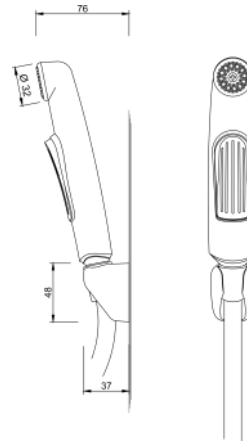

2 3262 502
shattaf set DELUXE, 100 cm
including 100 cm chrome plated flexible hose
20 pcs per packing unit / 500 pcs per pallet