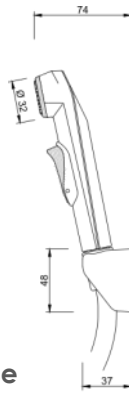

1 3251 517
shattaf set NOBLESSE, 100 cm
including 100 cm chrome plated flexible hose
25 pcs per packing unit / 500 pcs per pallet