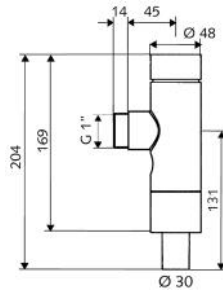

02 253 0612
SCHELLOMAT BASIC
1" WC-flush valve for low pressure
50 pcs per packing unit / 600 pcs per pallet