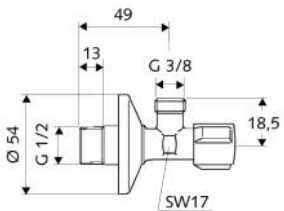

05 212 0699

1/2" x 3/8" angle valve
500 pcs per packing unit / 2.000 pcs per pallet