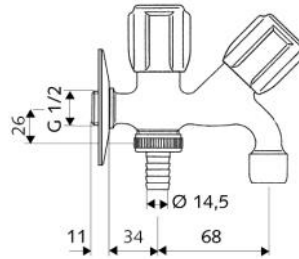

**03 374 0699**  
 retrofitting appliance valve

**27 095 0699**  
 filter valve,  
 for protection of household appliances

**03 351 0699**  
draw-off tap

**03 562 0699**  
combination draw-off tap

**03 386 0699**  
inclined seat valve