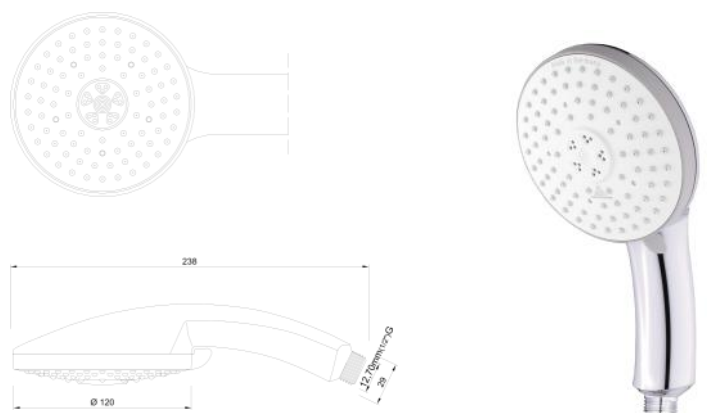

# shower beluga

**4000 00 0000**  
shower set BELUGA

3 function shower head  
diameter hand shower: 100 mm  
total length of shower rail: 690 mm  
length of shower hose: 1.500 mm

15 pcs per packing unit / 180 pcs per pallet

**4001 00 0000**  
handshower set BELUGA

3 function shower head  
diameter hand shower: 100 mm  
length of shower hose: 1.500 mm

25 pcs per packing unit / 300 pcs per pallet

**4002 00 0000**  
handshower BELUGA

# shower manta

**3400 00 0000**  
shower set MANTA

3 function shower head  
diameter hand shower: 120 mm  
total length of shower rail: 690 mm  
length of shower hose: 1.500 mm

15 pcs per packing unit / 180 pcs per pallet

**3401 00 0000**  
handshower set MANTA

3 function shower head  
diameter hand shower: 120 mm  
length of shower hose: 1.500 mm

25 pcs per packing unit / 300 pcs per pallet

**3402 00 0000**  
handshower MANTA