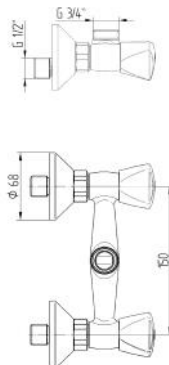

5010 G0 3400
shower mixer
25 pcs per packing unit