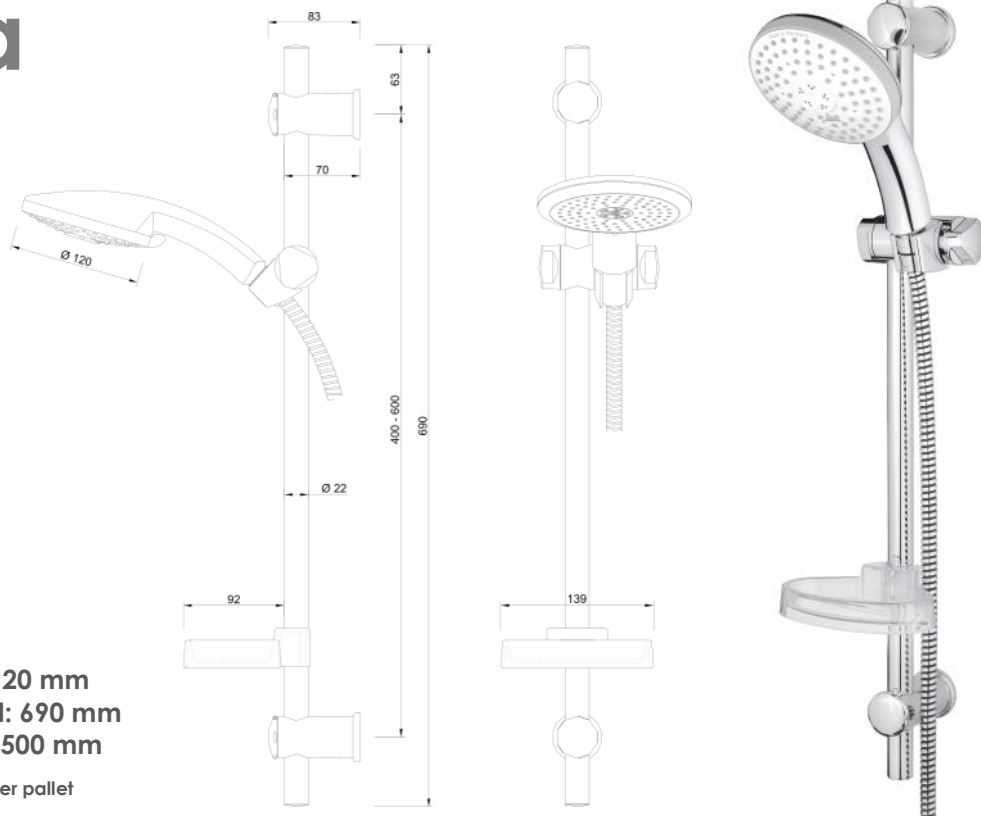

# shower beluga

**4000 00 0000**  
shower set BELUGA

3 function shower head  
diameter hand shower: 100 mm  
total length of shower rail: 690 mm  
length of shower hose: 1.500 mm

15 pcs per packing unit / 180 pcs per pallet

**4001 00 0000**  
handshower set BELUGA

3 function shower head  
diameter hand shower: 100 mm  
length of shower hose: 1.500 mm

25 pcs per packing unit / 300 pcs per pallet

**4002 00 0000**  
handshower BELUGA

3 function shower head  
diameter hand shower: 100 mm

45 pcs per packing unit / 540 pcs per pallet

**KISTENMACHER**

# shower manta

**3400 00 0000**  
shower set MANTA

3 function shower head  
diameter hand shower: 120 mm  
total length of shower rail: 690 mm  
length of shower hose: 1.500 mm

15 pcs per packing unit / 180 pcs per pallet