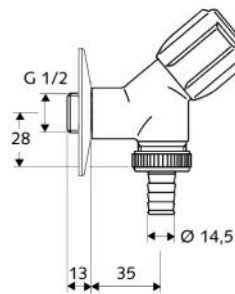

**03 374 0699**  
 retrofitting appliance valve

**27 095 0699**  
 filter valve,  
 for protection of household appliances

**03 351 0699**  
draw-off tap

**03 562 0699**  
combination draw-off tap

**03 386 0699**  
inclined seat valve