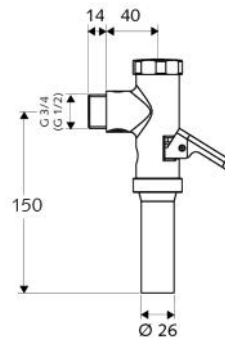

02 202 0699
SCHELLOMAT WC-flush valve 3/4"
100 pcs per packing unit / 400 pcs per pallet