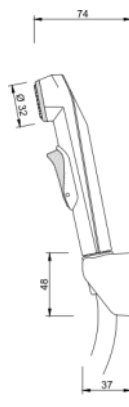

1 3255 517
shattaf set NOBLESSE, PVC
including 120 cm reinforced PVC hose
25 pcs per packing unit / 500 pcs per pallet