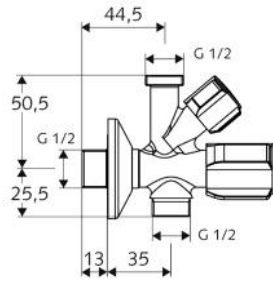

**05 431 0699**

**1/2" x 1/2" angle valve, with filter**

**05 430 0699**

**1/2" x 3/8" angle valve, with filter**

 **SCHELL**

**03 570 0699**  
 1/2" x 1/2" combination angle valve

**03 569 0699**  
 1/2" x 3/4" combination angle valve