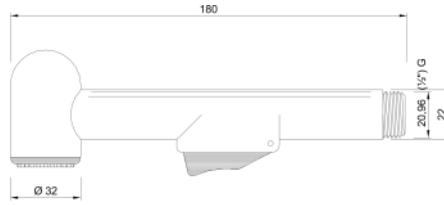

white shattaf
classic