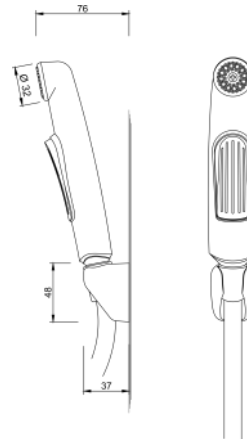

2 3262 517
shattaf set DELUXE, 100 cm
including 100 cm chrome plated flexible hose
20 pcs per packing unit / 500 pcs per pallet