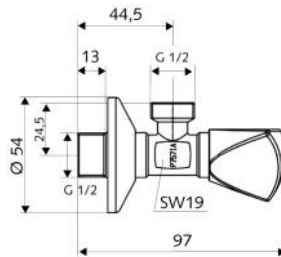

KISTENMACHER