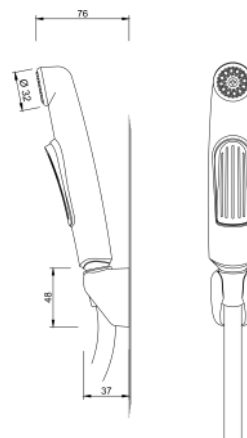

2 3265 517
shattaf set DELUXE, PVC
including 120 cm reinforced PVC hose
20 pcs per packing unit / 500 pcs per pallet