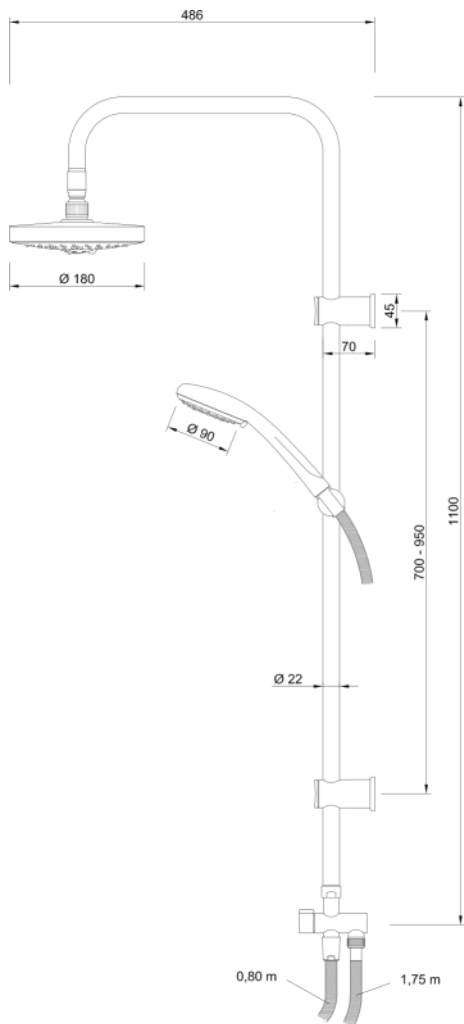

4003 00 0180
shower tower BELUGA

3 function shower head
3 function rain shower
diameter head shower: 180 mm
diameter hand shower: 100 mm
total height: 1.100 mm
length of shower hose: 1.750 mm

1 pc per box/20 pcs per pallet

KISTENMACHER