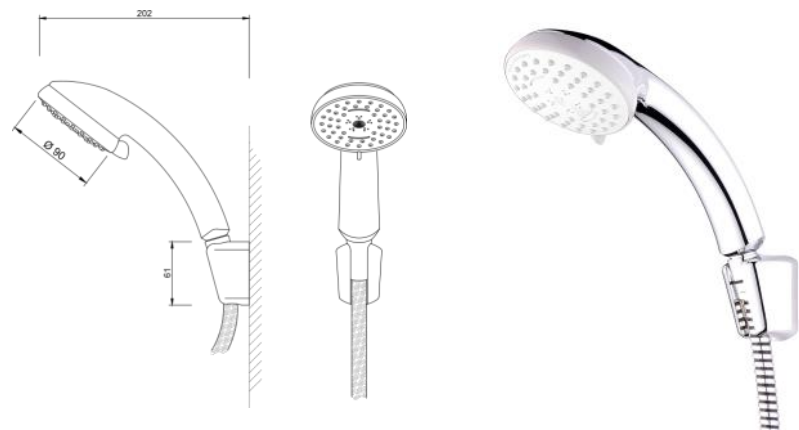

# shower dolphin

**3200 00 0000**  
shower set DOLPHIN

3 function shower head  
diameter hand shower: 90 mm  
total length of shower rail: 640 mm  
length of shower hose: 1.500 mm

15 pcs per packing unit / 180 pcs per pallet