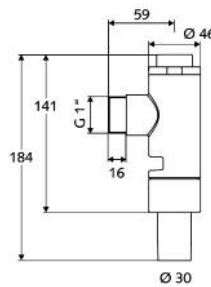

02 254 0612
SCHELLOMAT VALUE
1" WC-flush valve for low pressure
50 pcs per packing unit / 800 pcs per pallet