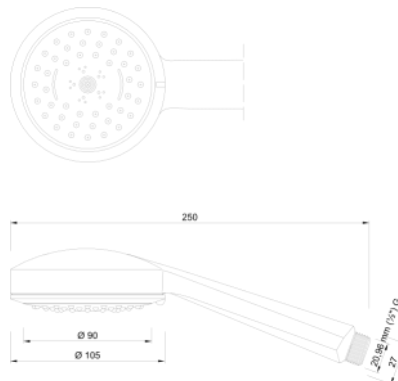

# shower marlin

**3700 00 0000**  
shower set MARLIN

3 function shower head  
diameter hand shower: 105 mm  
total length of shower rail: 670 mm  
length of shower hose: 1.500 mm

15 pcs per packing unit / 180 pcs per pallet

**3701 00 0000**  
handshower set MARLIN

3 function shower head  
diameter hand shower: 105 mm  
length of shower hose: 1.500 mm

25 pcs per packing unit / 300 pcs per pallet

**3702 00 0000**  
handshower MARLIN