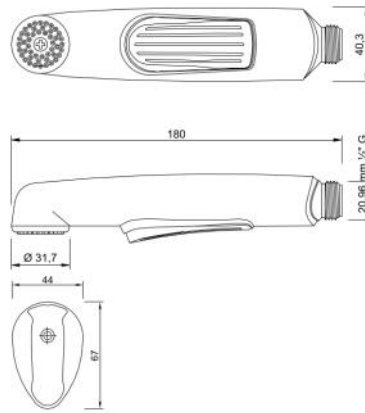

chrome shattaf de luxe

2 3272 517
shattaf DELUXE
handle and wallholder
100 pcs per packing unit / 2500 pcs per pallet