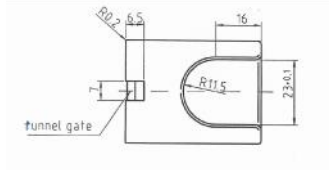

1 3290 502
shattaf CLASSIC
handle and wallholder
100 pcs per packing unit / 2500 pcs per pallet