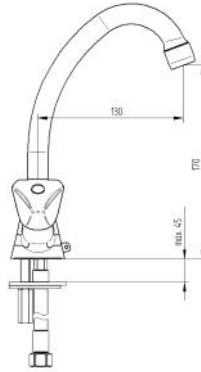

series classic

5222 GF H130
basin mixer without waste
25 pcs per packing unit