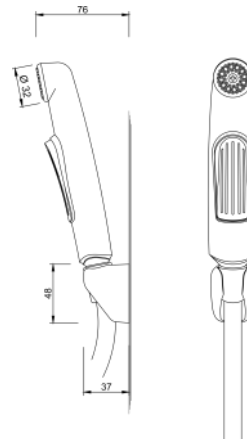

2 3264 502
shattaf set DELUXE, 120 cm
including 120 cm chrome plated flexible hose
20 pcs per packing unit / 500 pcs per pallet