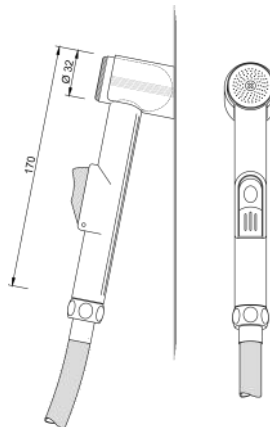

1 3292 517
shattaf set CLASSIC, 120 cm
including 120 cm chrome plated flexible hose
25 pcs per packing unit / 500 pcs per pallet