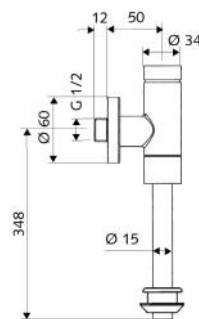

02 478 0699
SCHELLOMAT BASIC urinal flush valve 1/2"
25 pcs per packing unit / 400 pcs per pallet