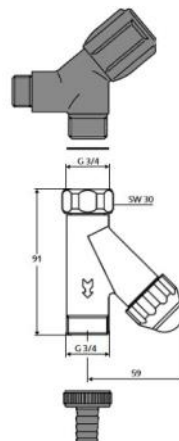

27 095 0699
filter valve,
for protection of household appliances