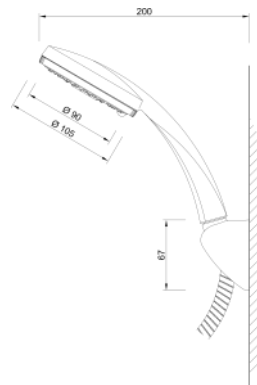

# shower marlin

**3700 00 0000**  
shower set MARLIN

3 function shower head  
diameter hand shower: 105 mm  
total length of shower rail: 670 mm  
length of shower hose: 1.500 mm

15 pcs per packing unit / 180 pcs per pallet

**3701 00 0000**  
handshower set MARLIN

3 function shower head  
diameter hand shower: 105 mm  
length of shower hose: 1.500 mm

25 pcs per packing unit / 300 pcs per pallet

**3702 00 0000**  
handshower MARLIN

3 function shower head  
diameter hand shower: 105 mm

29 pcs per packing unit / 348 pcs per pallet

**KISTENMACHER**

shower  
orca

**3900 00 0000**  
shower set ORCA

3 function shower head  
diameter hand shower: 105 mm  
total length of shower rail: 625 mm  
length of shower hose: 1.500 mm

15 pcs per packing unit / 180 pcs per pallet

**3901 00 0000**  
handshower set ORCA

3 function shower head  
diameter hand shower: 105 mm  
length of shower hose: 1.500 mm

25 pcs per packing unit / 300 pcs per pallet