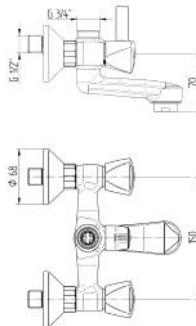

5050 G0 0000
bath mixer
20 pcs per packing unit