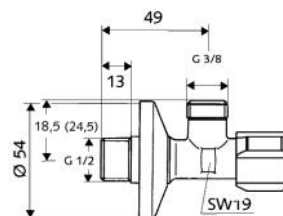

05 430 0699

1/2" x 3/8" angle valve, with filter

SCHELL