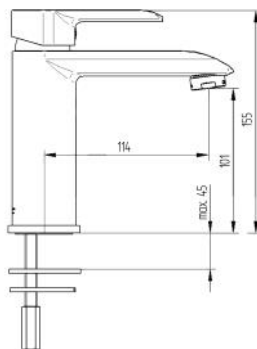

egk series one

700001.00
basin mixer without waste
20 pcs per packing unit