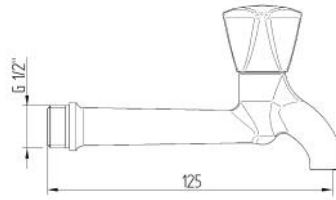

5600 G0 0000
long bibcock 3/8" upperpart
50 pcs per packing unit