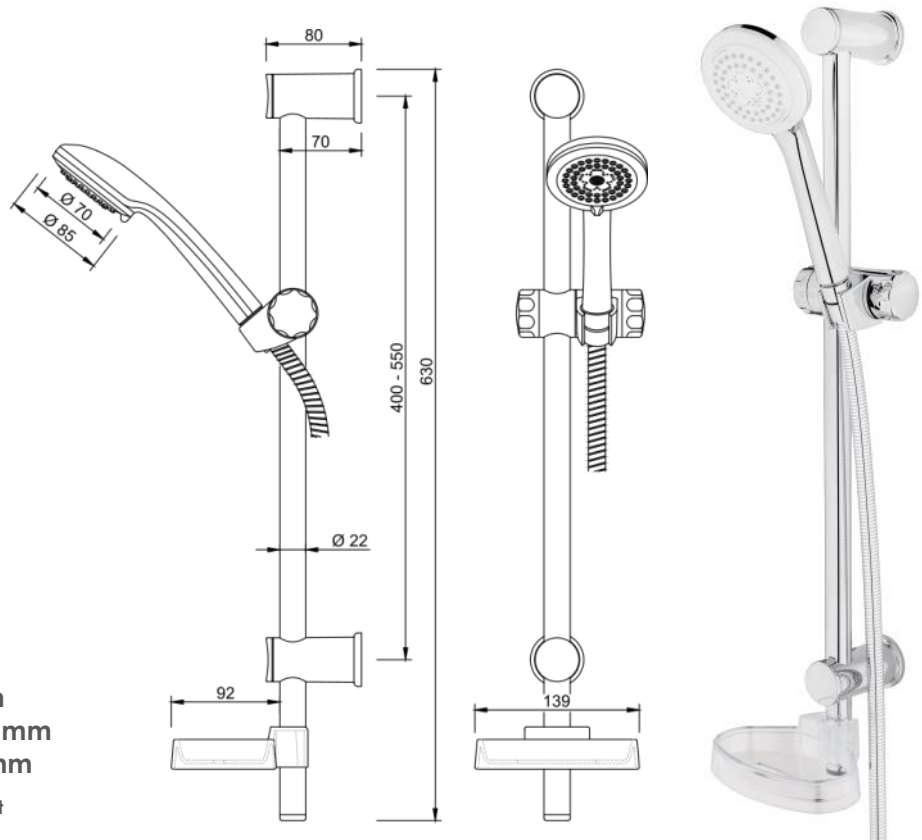

# shower marlin

**3700 00 0000**  
shower set MARLIN

3 function shower head  
diameter hand shower: 105 mm  
total length of shower rail: 670 mm  
length of shower hose: 1.500 mm

15 pcs per packing unit / 180 pcs per pallet

**3701 00 0000**  
handshower set MARLIN

3 function shower head  
diameter hand shower: 105 mm  
length of shower hose: 1.500 mm

25 pcs per packing unit / 300 pcs per pallet

**3702 00 0000**  
handshower MARLIN

**3902 00 0000**  
handshower ORCA

3 function shower head  
diameter hand shower: 105 mm

45 pcs per packing unit / 540 pcs per pallet

**KISTENMACHER**

# shower astra

**3800 00 0000**  
shower set ASTRA

3 function shower head  
diameter hand shower: 85 mm  
total length of shower rail: 630 mm  
length of shower hose: 1.500 mm

15 pcs per packing unit / 180 pcs per pallet