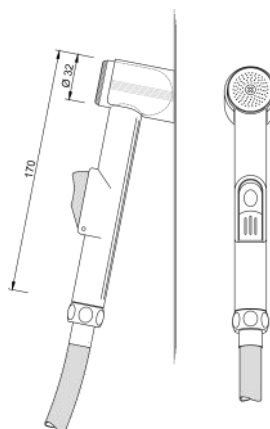

1 3295 517
shattaf set CLASSIC, PVC
including 120 cm reinforced PVC hose
25 pcs per packing unit / 500 pcs per pallet