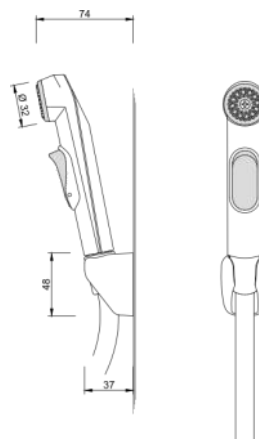

1 3255 502
shattaf set NOBLESSE, PVC
including 120 cm reinforced PVC hose
25 pcs per packing unit / 500 pcs per pallet