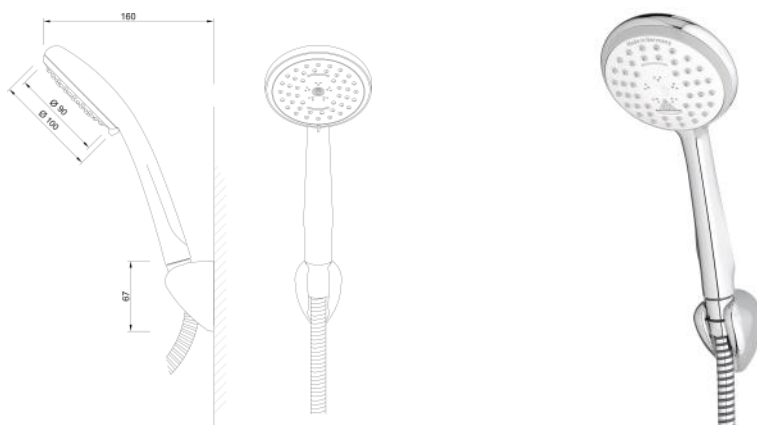

# shower beluga

**4000 00 0000**  
shower set BELUGA

3 function shower head  
diameter hand shower: 100 mm  
total length of shower rail: 690 mm  
length of shower hose: 1.500 mm

15 pcs per packing unit / 180 pcs per pallet

**4001 00 0000**  
handshower set BELUGA

3 function shower head  
diameter hand shower: 100 mm  
length of shower hose: 1.500 mm

25 pcs per packing unit / 300 pcs per pallet

**4002 00 0000**  
handshower BELUGA