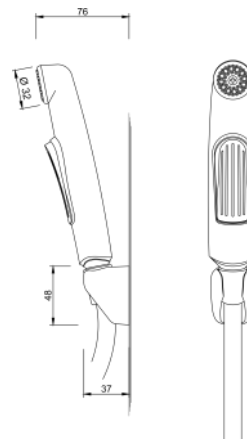

2 3264 517
shattaf set DELUXE, 120 cm
including 120 cm chrome plated flexible hose
20 pcs per packing unit / 500 pcs per pallet