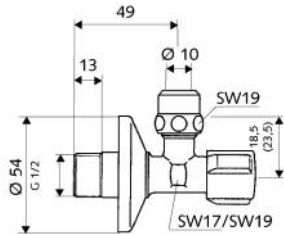

04 907 0612

1/2" x 3/8" angle valve, conical nut
500 pcs per packing unit / 2.000 pcs per pallet