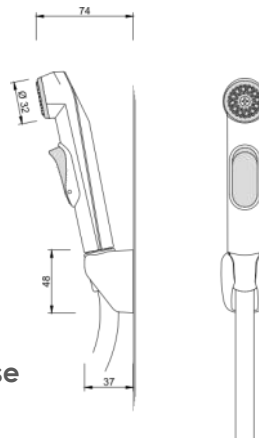

1 3252 502
shattaf set NOBLESSE, 120 cm
including 120 cm chrome plated flexible hose
25 pcs per packing unit / 500 pcs per pallet