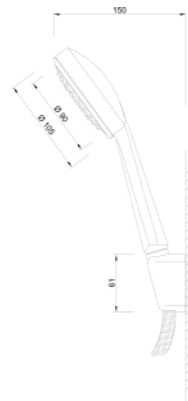

**3201 00 0000**  
handshower set DOLPHIN

3 function shower head  
diameter hand shower: 90 mm  
length of shower hose: 1.500 mm

25 pcs per packing unit / 300 pcs per pallet

**3202 00 0000**  
handshower DOLPHIN

3 function shower head  
diameter hand shower: 90 mm

45 pcs per packing unit / 540 pcs per pallet

**KISTENMACHER**

# shower marlin

**3700 00 0000**  
shower set MARLIN

3 function shower head  
diameter hand shower: 105 mm  
total length of shower rail: 670 mm  
length of shower hose: 1.500 mm

15 pcs per packing unit / 180 pcs per pallet

**3701 00 0000**  
handshower set MARLIN

3 function shower head  
diameter hand shower: 105 mm  
length of shower hose: 1.500 mm

25 pcs per packing unit / 300 pcs per pallet

**3702 00 0000**  
handshower MARLIN